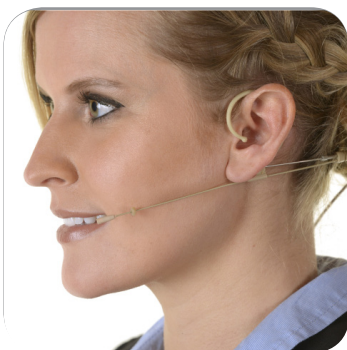

Audio Bauer Pro AG, Bernerstrasse-Nord 182, CH-8064 Zürich, Switzerland
Phone: +41 44 432 32 30, Email: info@vt-switzerland.com

www.vt-switzerland.com