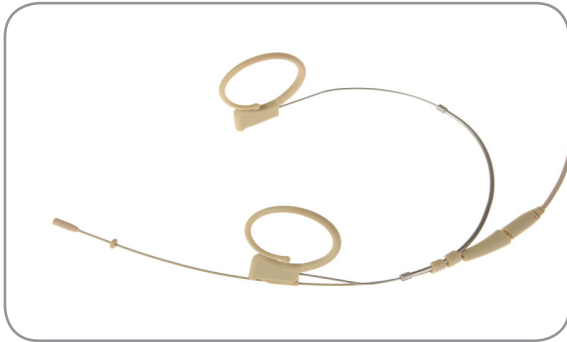

## VT DUPLEX-VOCAL Vocal Headworn Microphone

Let the audience hear your real voice.

The successful VT Duplex is now available as a Vocal version being ideal for singers and stage performers. With its Omnidirectional capsule it masters high sound pressure levels and boasts very low self-noise. The miniature capsule with a diameter of only 3mm is placed in a robust waterproof housing. The adjustable headband is extremely comfortable and available in two sizes. The mic boom is flexible and can be worn either on left or right side.

The VT DUPLEX-VOCAL is available in two sizes, making it a perfect fit for both adults and children. The flexible gooseneck and the exchangeable cable guarantee maximum versatility. The headworn microphone VT DUPLEX-VOCAL is delivered with the innovative, nearly invisible windscreen Wsi.

## Specifications:

Generating Element:	Electret Condenser
Polar Pattern:	Omni-Directional
Frequency Range:	100-20kHz
Sensitivity:	-48dB $\pm$ 3dB 1V/microbar (4mV/Pa)
Noise Level:	33dB "A" weighted
Max. Input SPL:	136dB
Impedance:	2 kOhm
Bias/+VDC:	3V (1.5 to 9V max.)
Colors:	beige
cable:	Length 1.2m $\varnothing$ 1.3mm
Weight:	13g