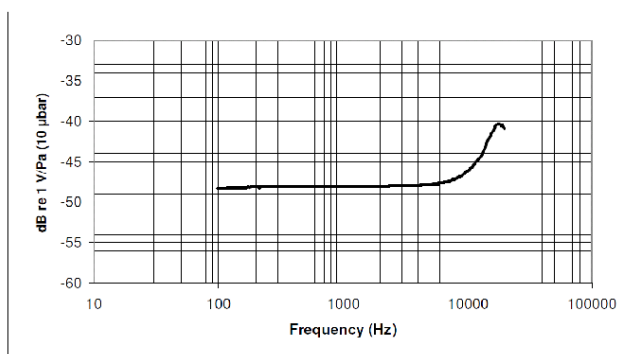

VT DUPLEX-VOCAL Vocal Headworn Microphone

Specifications:

Generating Element:	Electret Condenser
Polar Pattern:	Omni-Directional
Frequency Range:	100-20kHz
Sensitivity:	-48dB $\pm$3dB 1V/microbar (4mV/Pa)
Noise Level:	33dB "A" weighted
Max. Input SPL:	136dB
Impedance:	2 kOhm
Bias/+VDC:	3V (1.5 to 9V max.)
Colors:	beige
cable:	Length 1.2m $\varnothing$ 1.3mm
Weight:	13g

Wiring Configuration (3-wire):

Red	+VDC
Blue	NF
Copper	Ground

Frequency range:

Standard Accessories

Optional Accessories

Standard Packaging

Audio Bauer Pro AG, Bernerstrasse-Nord 182, CH-8064 Zürich, Switzerland
Phone: +41 44 432 32 30, Email: info@vt-switzerland.com

www.vt-switzerland.com